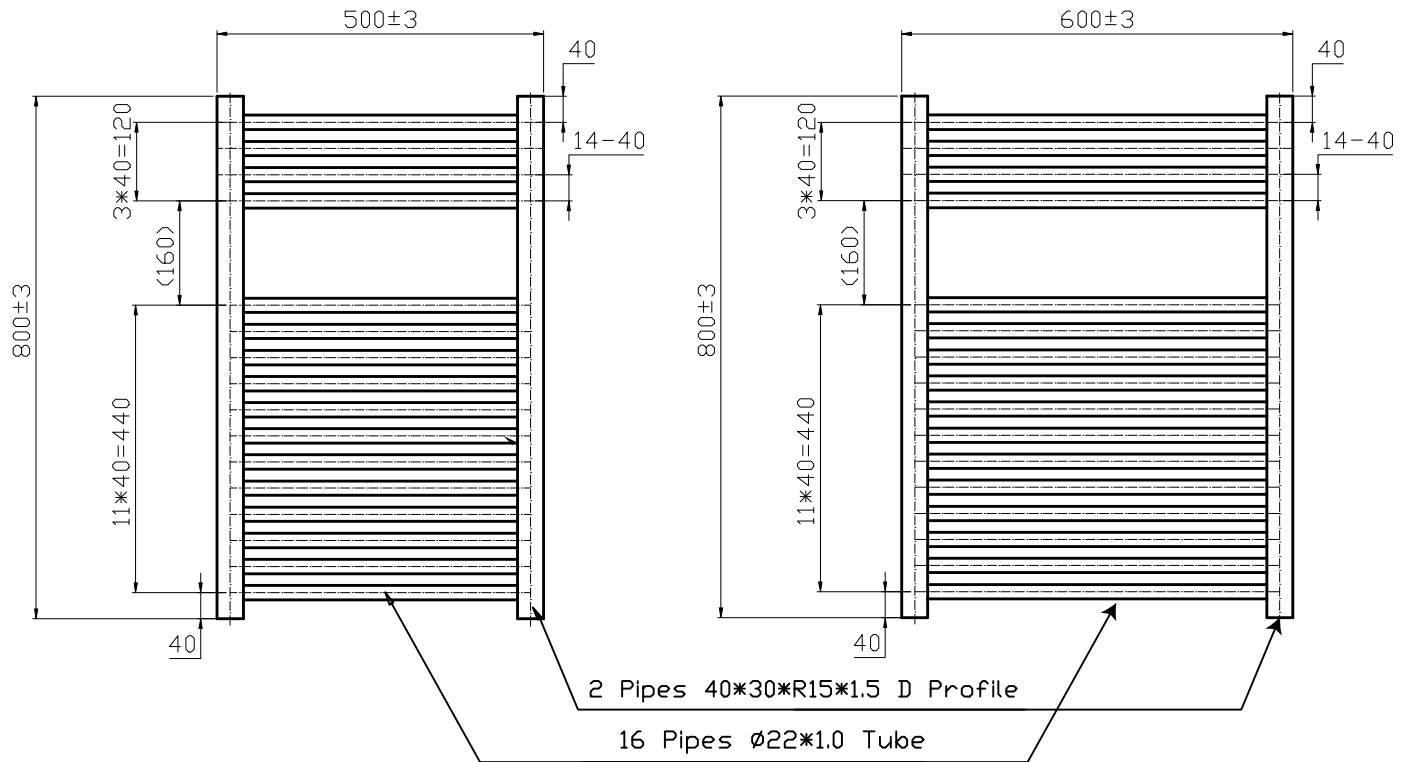

Firefly Heated Towel Warmers Technical Specification

Radiator Dimensions | 500x800 and 600x800 with Flat and Curved option

Firefly Heated Towel Warmers Technical Specification

Radiator Dimensions | 500x1150 and 600x1150 with Flat and Curved option

Firefly Heated Towel Warmers Technical Specification

Radiator Dimensions | 500x1750 and 600x1750 with Flat and Curved option