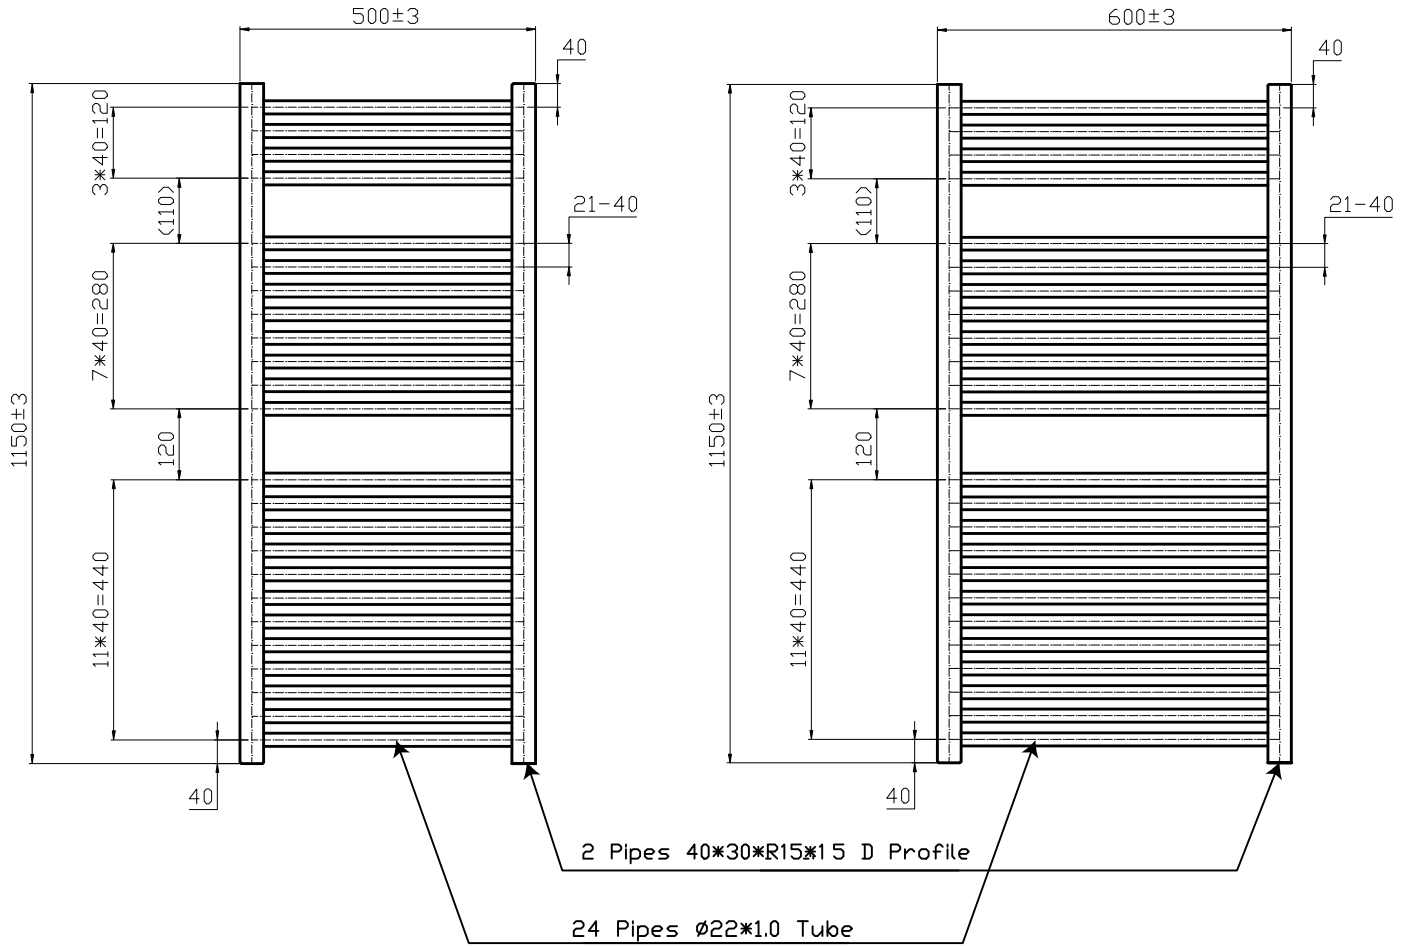

Firefly Heated Towel Warmers Technical Specification

Radiator Dimensions | 500x800 and 600x800 with Flat and Curved option

Firefly Heated Towel Warmers Technical Specification

Radiator Dimensions | 500x1150 and 600x1150 with Flat and Curved option

Firefly Heated Towel Warmers Technical Specification

Radiator Dimensions | 500x1750 and 600x1750 with Flat and Curved option